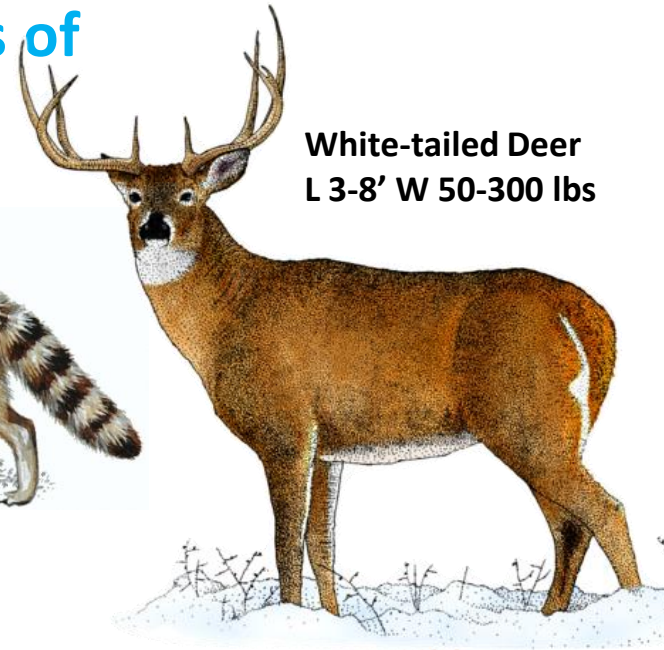

Common Mammals of North Carolina

B. Bockhahn 2012

Black Bear
L 4 – 7' W 100-900 lbs

Raccoon
L 23"-27" W 9-34 lbs

White-tailed Deer
L 3-8' W 50-300 lbs

Coyote
L 30"-49" W 15-45 lbs

Woodchuck
L 16-26" W 6-9 lbs

Striped Skunk
L 23"-31" W 3-11 lbs

Virginia Opossum
L 14"-37" W 1-14 lbs

Red Fox
L 33"-43" W 7-15lbs

Gray Fox
L 33"-45" W 7-15 lbs

Bobcat
L 30"-34" W 20-26 lbs

Nutria
L 38" W 17 lbs

American Beaver
L 43" W 50 lbs

Eastern Cottontail
L 17" W 2.5 lbs

American Mink
L 19"-27" W 19-44 oz

Common Muskrat
L 20" W 44 oz

Long-tailed Weasel
L 12"-15" W 6-11 oz

Southern Flying Squirrel
L 8-10" W 2-3 oz

Eastern Chipmunk
L 10" W 4.5 oz