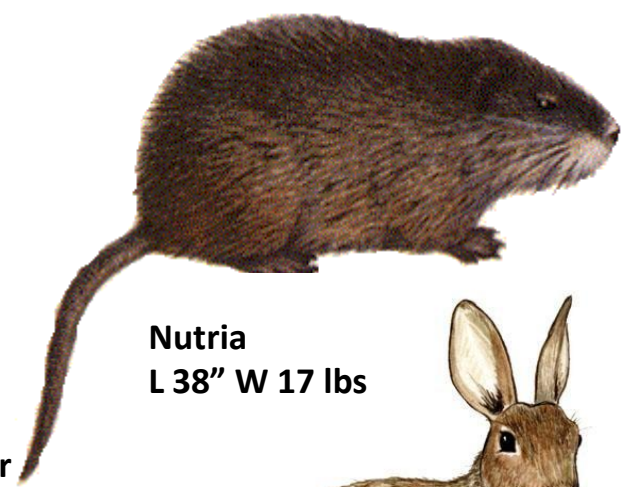

Common Mammals of North Carolina

B. Bockhahn 2012

Black Bear
L 4 – 7' W 100-900 lbs

Raccoon
L 23"-27" W 9-34 lbs

White-tailed Deer
L 3-8' W 50-300 lbs

Coyote
L 30"-49" W 15-45 lbs

Woodchuck
L 16-26" W 6-9 lbs

Striped Skunk
L 23"-31" W 3-11 lbs

Virginia Opossum
L 14"-37" W 1-14 lbs

Red Fox
L 33"-43" W 7-15lbs

Gray Fox
L 33"-45" W 7-15 lbs

Bobcat
L 30"-34" W 20-26 lbs

Nutria
L 38" W 17 lbs

American Beaver
L 43" W 50 lbs

Eastern Cottontail
L 17" W 2.5 lbs

American Mink
L 19"-27" W 19-44 oz

Common Muskrat
L 20" W 44 oz

Long-tailed Weasel
L 12"-15" W 6-11 oz

Southern Flying Squirrel
L 8-10" W 2-3 oz

Eastern Chipmunk
L 10" W 4.5 oz

Marsh Rabbit
L 17" W 3.5 lbs

Eastern Gray Squirrel
L 19" W 12-26 oz

Eastern Fox Squirrel
L 23" W 28 oz

Golden Mouse
L 6.5" W ¾ oz

Eastern Mole
L 6" W 2.5 oz