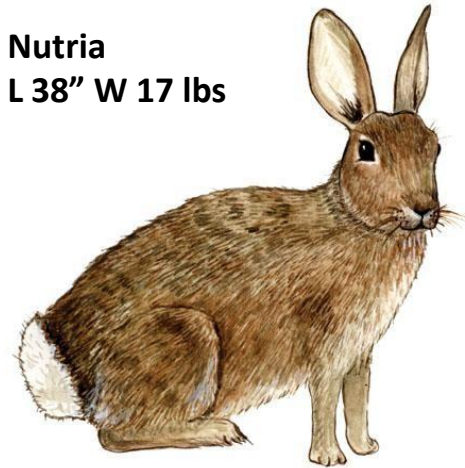

Common Mammals of North Carolina

B. Bockhahn 2012

Black Bear
L 4 – 7' W 100-900 lbs

Raccoon
L 23"-27" W 9-34 lbs

White-tailed Deer
L 3-8' W 50-300 lbs

Coyote
L 30"-49" W 15-45 lbs

Woodchuck
L 16-26" W 6-9 lbs

Striped Skunk
L 23"-31" W 3-11 lbs

Virginia Opossum
L 14"-37" W 1-14 lbs

Red Fox
L 33"-43" W 7-15lbs

Gray Fox
L 33"-45" W 7-15 lbs

Bobcat
L 30"-34" W 20-26 lbs

Nutria
L 38" W 17 lbs

American Beaver
L 43" W 50 lbs

Eastern Cottontail
L 17" W 2.5 lbs

American Mink
L 19"-27" W 19-44 oz

Common Muskrat
L 20" W 44 oz

Long-tailed Weasel
L 12"-15" W 6-11 oz

Southern Flying Squirrel
L 8-10" W 2-3 oz

Eastern Chipmunk
L 10" W 4.5 oz

Marsh Rabbit
L 17" W 3.5 lbs

Eastern Gray Squirrel
L 19" W 12-26 oz

Eastern Fox Squirrel
L 23" W 28 oz

Golden Mouse
L 6.5" W ¾ oz

Eastern Mole
L 6" W 2.5 oz